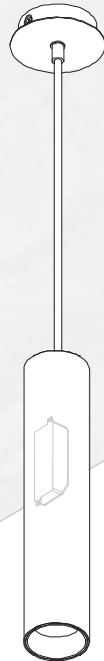

# Tube

### TUBE 25

LED Cree  
6W - 647lm - CRI >90  
No Dim  
△ 25°  
⊕ 44mm

### TUBE 55

LED Vossloh  
12.2W - 1345lm - CRI >95  
No Dim  
△ 25°

### TUBE 80

LED Vossloh  
20.7W - 3005lm - CRI >85  
No Dim / Dim  
△ 24° - 32° - 60°

Tube 25  
Empotrable/Recessed

Tube 25  
Superficie/Surface

Tube 55  
Pendant

Tube 80  
Pendant

Tube 55  
Surface/Superficie