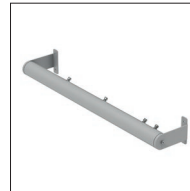

KUBIK

- SPOTLIGHT
- WALL MOUNT LUMINAIRES
- POLE LIGHT & POLE TOP LIGHT

NEW
Added

www.unilamp.co.th/en/p/kubik

KUBIK is a robust cube-shaped spotlight/floodlight with LED light source. This family offers ground/wall mount fixing, pole clamp and wall clamp array, pole light and wall light. The front glass cover is flush to the luminaire housing, thus dust and water are not accumulated. High efficiency lenses and reflectors are used in this luminaire family. Aiming can be done through graduated scales.

ITC ROYAL BENGAL, KOLKATA - INDIA

NEW Mini Slim KUBIK

INPUT OPTION

Specificat

- Designed, Manufactured and tested according to IEC 60598.
- LM6 Die Cast Aluminum body.
- Stainless steel screw.
- Nano Ceramic surface version.
- Double layer coating.
- Safety glass coating.
- Post-cured silicone sealant.
- High quality LED module.
- Available with integrated driver or remote driver.
- Pre-wired cable for factory.
- Installation must be done according to the enclosed product manual.

• CUSTOMIZED SOLUTIONS

• **KUBIK Spotlight**

• **Pole Clamp**

Pole Clamp Diameter 102-105 mm.

• **Wall Array**

- Wall Array for 2 Spotlights.
- Wall Array for 4 Spotlights.
- Wall Array for 6 Spotlights.

• **KUBIK Spotlight**

• **Pole Clamp**

Pole Clamp Diameter 102-105 mm.

• **Pole Array**

- Pole Array for 2 Spotlights.
- Pole Array for 4 Spotlights.
- Pole Array for 6 Spotlights.

• **Pole**

- Aluminium Pole.
- Galvanized Steel Pole.