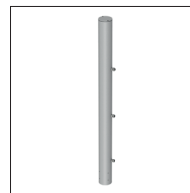

KUBIK

- SPOTLIGHT
- WALL MOUNT LUMINAIRES
- POLE LIGHT & POLE TOP LIGHT

NEW
Added

www.unilamp.co.th/en/p/kubik

KUBIK is a robust cube-shaped spotlight/floodlight with LED light source. This family offers ground/wall mount fixing, pole clamp and wall clamp array, pole light and wall light. The front glass cover is flush to the luminaire housing, thus dust and water are not accumulated. High efficiency lenses and reflectors are used in this luminaire family. Aiming can be done through graduated scales.

ITC ROYAL BENGAL, KOLKATA - INDIA

NEW Mini Slim KUBIK

INPUT OPTION

Specificat

- Designed, Manufactured and tested according to IEC 60598.
- LM6 Die Cast Aluminum body.
- Stainless steel screw.
- Nano Ceramic surface version.
- Double layer coating.
- Safety glass coating.
- Post-cured silicone sealant.
- High quality LED module.
- Available with integrated driver or remote driver.
- Pre-wired cable for factory.
- Installation must be done according to the enclosed product manual.

• CUSTOMIZED SOLUTIONS

• **KUBIK Spotlight**

• **Pole Clamp**

Pole Clamp Diameter 102-105 mm.

• **Wall Array**

- Wall Array for 2 Spotlights.
- Wall Array for 4 Spotlights.
- Wall Array for 6 Spotlights.

• **KUBIK Spotlight**

• **Pole Clamp**

Pole Clamp Diameter 102-105 mm.

• **Pole Array**

- Pole Array for 2 Spotlights.
- Pole Array for 4 Spotlights.
- Pole Array for 6 Spotlights.

• **Pole**

- Aluminium Pole.
- Galvanized Steel Pole.