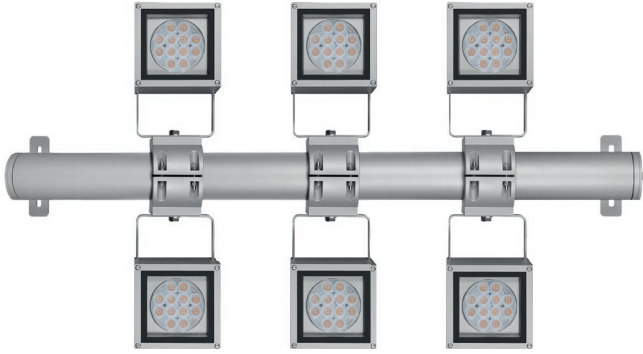

• CUSTOMIZED SOLUTIONS

• **KUBIK Spotlight**

• **Pole Clamp**

Pole Clamp Diameter 102-105 mm.

• **Wall Array**

- Wall Array for 2 Spotlights.
- Wall Array for 4 Spotlights.
- Wall Array for 6 Spotlights.