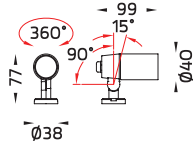

NEW!

FURNITURE SHOP, HYDERABAD - INDIA

Micro ALPHA Round

SPOTLIGHT

Micro ALPHA Round - CV Spotlight / 5927 (Constant Voltage)

Micro ALPHA Round - CC Spotlight / 5928 (Constant Current)

Micro ALPHA Round Snoot - CV (Constant Voltage) **New!**

Micro ALPHA Round Snoot - CC / 5915 (Constant Current) **New!**

Luminaire Performance

90 - 370 lm

4.5 - 4.6 W

20 - 82 lm/W

Beam Options

Color Temperature

2700K/ 3000K/ 4000K

Controller

Remote Driver On-Off/ DALI

Accessories