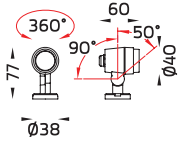

NEW!

Micro ALPHA Round

SPOTLIGHT

Micro ALPHA Round - CV Spotlight / 5927 (Constant Voltage)

Micro ALPHA Round - CC Spotlight / 5928 (Constant Current)

Micro ALPHA Round Snoot - CV (Constant Voltage) **New!**

Micro ALPHA Round Snoot - CC / 5915 (Constant Current) **New!**

Luminaire Performance

90 - 370 lm

4.5 - 4.6 W

20 - 82 lm/W

Beam Options

Color Temperature

2700K/ 3000K/ 4000K

Controller

Remote Driver On-Off/ DALI

Accessories