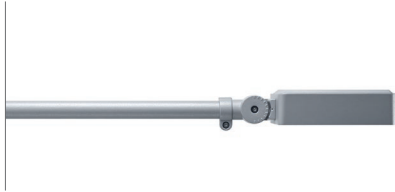

Medium ALPHA Square

Medium ALPHA Square
Gear Arm / Gear Arm CVDA

Medium ALPHA Square

SPOTLIGHT

Medium ALPHA Square / 5944
Medium ALPHA Square - Gear Arm / 5947
Medium ALPHA Square - Gear Arm CVDA / 5947
Luminaire Performance
1510 - 2820 lm
19 - 35 W
66 - 101 lm/W
Beam Options
Narrow Medium Wide Elliptical H Elliptical V
Color Temperature
2700K/ 3000K/ 4000K
Controller
Remote Driver DALI
Built-in Driver On-Off/ DALI

Accessories

	Honey comb louver		Softening filter
	Earth spike		Tree strap
	Pre-wired cable		Pole clamp
	Mounting arm		Anchor bolt
	Aluminium pole		Steel pole
	CV Driver		IP68 Connector
	Glare Shield Cap		

*Please see Poles & Anchor bolt section for pole mounting options