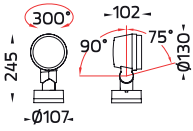

Medium ALPHA Round