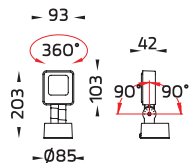

ALPHA

Mini ALPHA Square