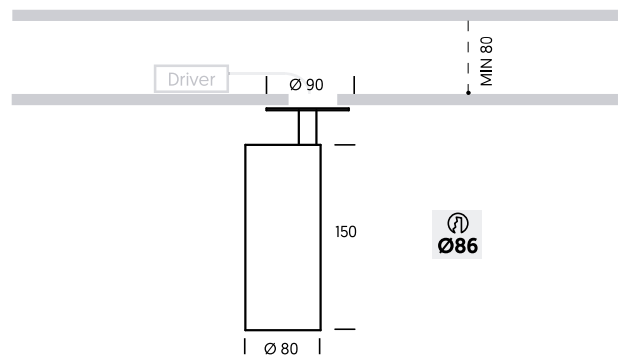

TEC.DRAWINGS