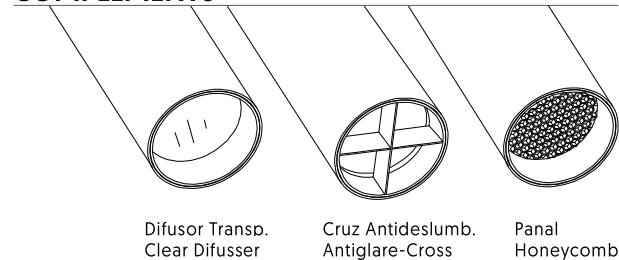

COMPLEMENTS

Wifi or Bluetooth version and other colors, please consult it.