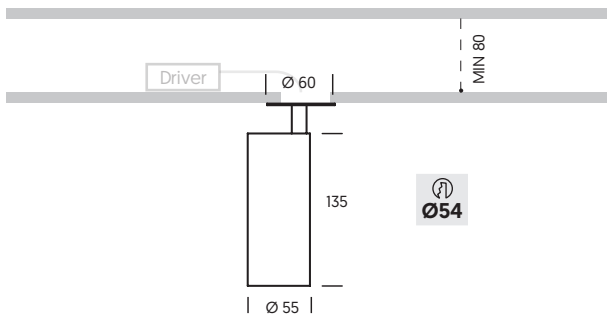

FOCUS 55 SEMIRECESSED PROJECTORS

	W	mA	TEMP	LUM	CRI
FOCUS 55	12.2	350	2.700K	1.165	>95
			3.000K	1.245	
			4.000K	1.380	

TEC.DRAWINGS

FOCUS SEMI-RECESSED

SEMIRECESSED ≈ 12W > 1.300lm **FCS5 A 55**

BASIC OPTIONS