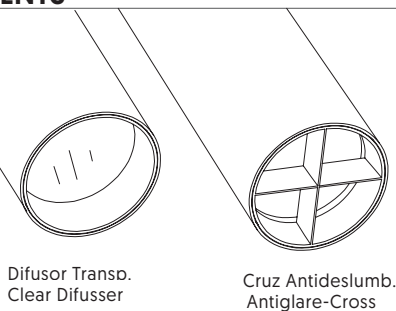

COMPLEMENTS

Wifi or Bluetooth version and other colors, please consult it.