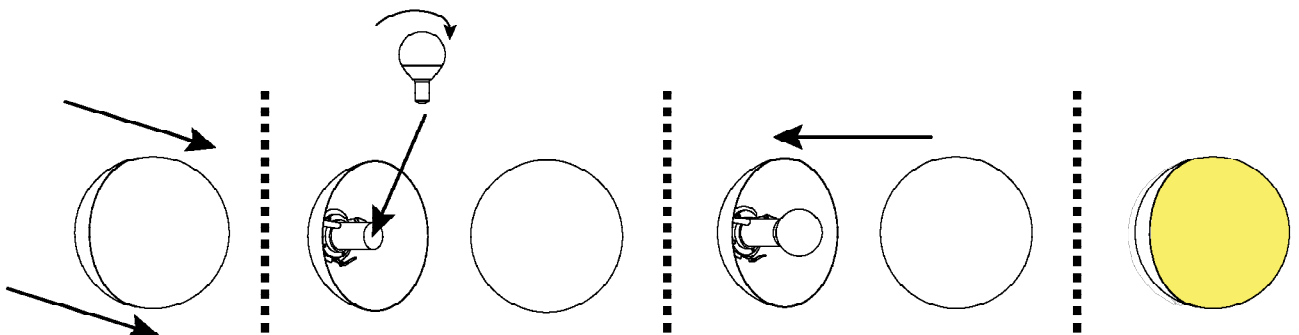

BALO 150 UP

SURFACE & PENDANT

SURFACE

RECESSED

LED 230V IP20

Balo Up Recessed	E14	BL4U	E	15	X	X	X	R	BS
Balo Up Surface	E14	BL4U	E	15	X	X	X	S	BS

Wifi or Bluetooth version and other colors, please consult it.