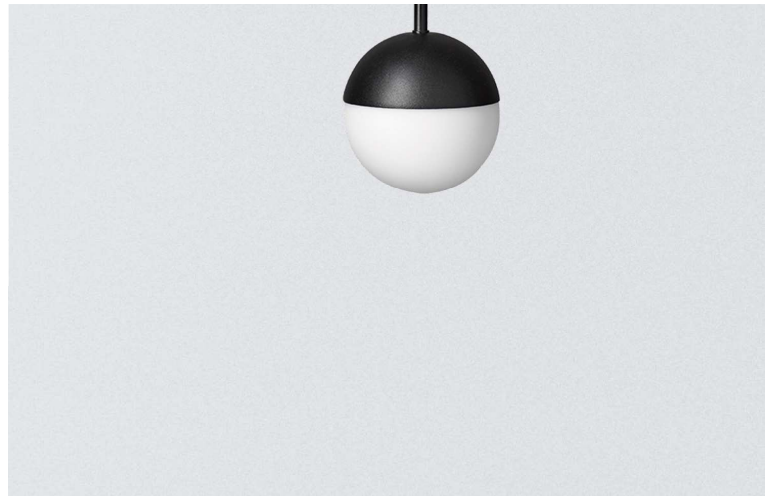

BALO 150 UP

SURFACE & PENDANT

SURFACE

RECESSED

LED 230V IP20

Balo Up Recessed	E14	BL4U	E	15	X	X	X	R	BS
Balo Up Surface	E14	BL4U	E	15	X	X	X	S	BS

Wifi or Bluetooth version and other colors, please consult it.