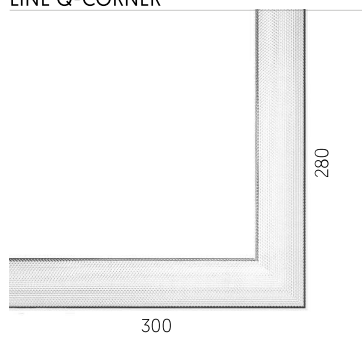

ACCESSORIES

LINE Q-CORNER

≈ 10W >1.660lm CRI>85

LED 230V IP20 INT 60.000h L80 McAdam C3

+ No - Dim
+ Dim - Push
+ Dim - Dali
+ 3000K
+ 4000K
+ Ice Difusser
+ Satin White
+ Satin Black

NO DIM PUSH DALI 3K 4K X A WS BS