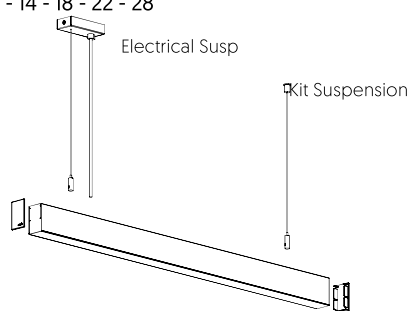

SINGLE VERSION

Line 07 - 14 - 18 - 22 - 28

Line 07-11-14-18-22