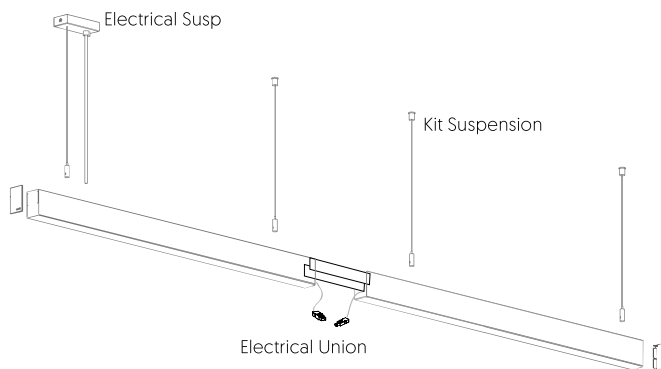

Kit Susp. Bar
NO DIM LNEKBSENI50BS Black
NO DIM LNEKBSENI150WS White
DALI LNEKBSEDI50BS Black
DALI LNEKBSEDI150WS White

SINGLE VERSION

Line 07 - 14 - 18 - 22 - 28

Line 07-11-14-18-22

Line 32-37-42-46-50-66

CONTINUOUS VERSION

Line 32 -37 -42- 46 - 50 -56

GUÍA COMPLEMENTOS/ COMPLEMENTS GUIDE

Ref.	Lenght	Elect Susp.	Kit Susp.	Ele.Union	X	Y
Line 07	07 705 mm	1	1	-	605	50
Line 11	11 1.125 mm	1	1	-	1025	50
Line 14	14 1.405 mm	1	1	-	1.305	50
Line 18	18 1.825 mm	1	1	-	1.725	50
Line 22	22 2.245 mm	1	1	-	2.125	50
Line 28	28 2.810 mm	1	1	-	2.710	50
Line 32	14+18 3.230 mm	1	3	1.5m		50
Line 37	18+18 3.650 mm	1	3	2m		50
Line 42	28+14 4.215 mm	1	3	1.5m		50
Line 46	28+18 4.635 mm	1	3	1.5m		50
Line 50	28+22 5.055 mm	1	3	1.5m		50
Line 56	28+28 5.620 mm	1	3	1.5m		50