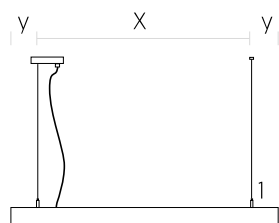

SINGLE VERSION

Line 07 - 14 - 18 - 22 - 28

Line 07-11-14-18-22