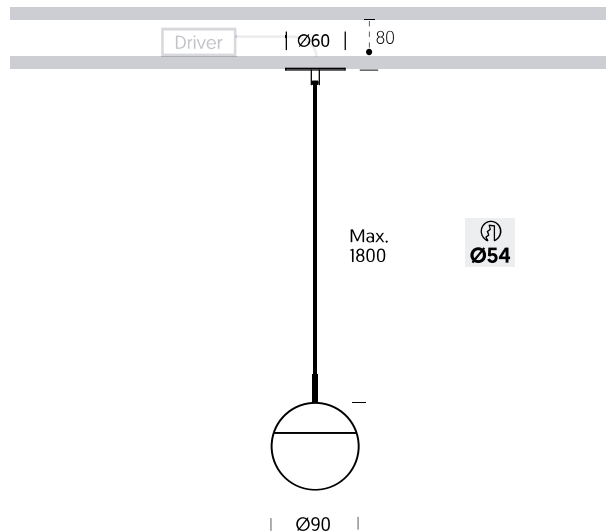

TIPO DE INSTALACION

R Recessed **BL2P A 09 . A 9 .. R**

SURFACE

* Disponible solo en version No-dimmable / Only Available for No dimmable version

RECESSED

Wifi or Bluetooth version and other colors, please consult it.