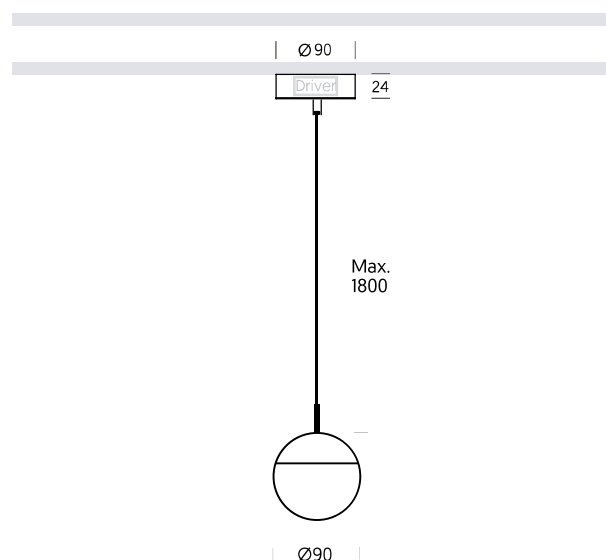

SURFACE

* Disponible solo en version No-dimmable / Only Available for No dimmable version