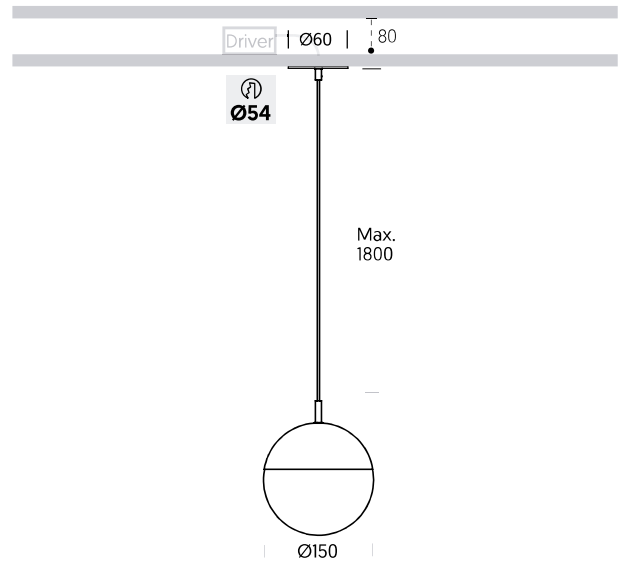

RECESSED

Wifi or Bluetooth version and other colors, please consult it.